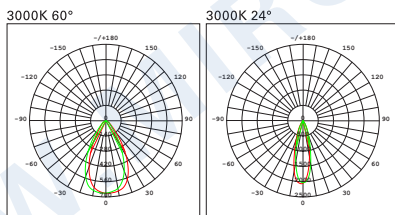

Beam Angle (Full): 24°

0.5	0.35	8152
1.0	0.51	2038
1.5	0.76	906
2.0	1.02	508
2.5	1.27	326
3.0	1.53	228

Applications: For star-rated hotels, restaurants, bars, boutiques, clubs, entertainment places, exhibition centers, museums, offices, opera houses, stores, homes, villas, etc.

<b>Product Name</b>	FR1282
<b>Dimension</b>	ø 88mm*91mm
<b>Lamp Source</b>	CREE COB (Bridgelux / CITIZEN Optional)
<b>Wattage</b>	10W
<b>Luminous Flux</b>	780 Lumen
<b>Luminaire Efficacy</b>	78 Lumen / Watt
<b>Color Temperature</b>	2700K, 3000K, 4000K, 5000K
<b>CRI</b>	>80 (over 90 optional)
<b>Dimming Method</b>	Triac, 0-10V, Dali
<b>Beam Angle</b>	15° / 24° / 36° / 60°
<b>Tilt Angle</b>	N/A
<b>Rotation Angle</b>	N/A
<b>Cut Hole Size</b>	ø 68mm
<b>Available Color</b>	White, Black
<b>Certification</b>	CE
<b>IP Rating</b>	IP65