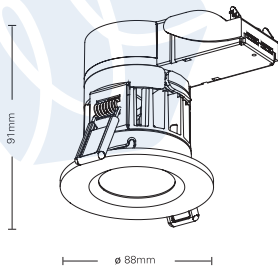

Beam Angle (Full): 24°

0.5	0.35	8152
1.0	0.51	2038
1.5	0.76	906
2.0	1.02	508
2.5	1.27	326
3.0	1.53	228

Applications: For star-rated hotels, restaurants, bars, boutiques, clubs, entertainment places, exhibition centers, museums, offices, opera houses, stores, homes, villas, etc.

<b>Product Name</b>	FR1282
<b>Dimension</b>	ø 88mm*91mm
<b>Lamp Source</b>	CREE COB (Bridgelux / CITIZEN Optional)
<b>Wattage</b>	10W
<b>Luminous Flux</b>	780 Lumen
<b>Luminaire Efficacy</b>	78 Lumen / Watt
<b>Color Temperature</b>	2700K, 3000K, 4000K, 5000K
<b>CRI</b>	>80 (over 90 optional)
<b>Dimming Method</b>	Triac, 0-10V, Dali
<b>Beam Angle</b>	15° / 24° / 36° / 60°
<b>Tilt Angle</b>	N/A
<b>Rotation Angle</b>	N/A
<b>Cut Hole Size</b>	ø 68mm
<b>Available Color</b>	White, Black
<b>Certification</b>	CE
<b>IP Rating</b>	IP65