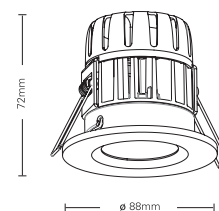

Applications: For star-rated hotels, restaurants, bars, boutiques, clubs, entertainment places, exhibition centers, museums, offices, opera houses, stores, homes, villas, etc.

<b>Product Name</b>	FR1190	FR1296
<b>Dimension</b>	ø 88mm*65mm	ø 88mm*72mm
<b>Lamp Source</b>	CREE COB (Bridgelux / CITIZEN Optional)	CREE COB (Bridgelux / CITIZEN Optional)
<b>Wattage</b>	10W	10W
<b>Luminous Flux</b>	730 Lumen	750 Lumen
<b>Luminaire Efficacy</b>	73 Lumen / Watt	75 Lumen / Watt
<b>Color Temperature</b>	2700K, 3000K, 4000K, 5000K	2700K, 3000K, 4000K, 5000K
<b>CRI</b>	>80 (over 90 optional)	>80 (over 90 optional)
<b>Dimming Method</b>	Triac, 0-10V, Dali	Triac, 0-10V, Dali
<b>Beam Angle</b>	17° / 40° / 60°	24° / 36°
<b>Tilt Angle</b>	N/A	N/A
<b>Rotation Angle</b>	N/A	N/A
<b>Cut Hole Size</b>	ø 70mm	ø 68mm
<b>Available Color</b>	White, Black	White, Black
<b>Certification</b>	CE	CE
<b>IP Rating</b>	IP65	IP65