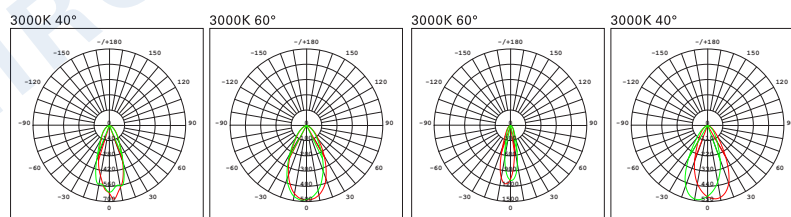

### Product Description

Fired Rated downlight conform BS476-21, match the fire rating of the ceiling, maintaining its minimum period of fire resistance. They are tested for up to 60 minutes of fire resistance, which is enough for most ceilings in most buildings.

Applications: For star-rated hotels, restaurants, bars, boutiques, clubs, entertainment places, exhibition centers, museums, offices, opera houses, stores, homes, villas, etc.

<b>Product Name</b>	FR1190	FR1296
<b>Dimension</b>	ø 88mm*65mm	ø 88mm*72mm
<b>Lamp Source</b>	CREE COB (Bridgelux / CITIZEN Optional)	CREE COB (Bridgelux / CITIZEN Optional)
<b>Wattage</b>	10W	10W
<b>Luminous Flux</b>	730 Lumen	750 Lumen
<b>Luminaire Efficacy</b>	73 Lumen / Watt	75 Lumen / Watt
<b>Color Temperature</b>	2700K, 3000K, 4000K, 5000K	2700K, 3000K, 4000K, 5000K
<b>CRI</b>	>80 (over 90 optional)	>80 (over 90 optional)
<b>Dimming Method</b>	Triac, 0-10V, Dali	Triac, 0-10V, Dali
<b>Beam Angle</b>	17° / 40° / 60°	24° / 36°
<b>Tilt Angle</b>	N/A	N/A
<b>Rotation Angle</b>	N/A	N/A
<b>Cut Hole Size</b>	ø 70mm	ø 68mm
<b>Available Color</b>	White, Black	White, Black
<b>Certification</b>	CE	CE
<b>IP Rating</b>	IP65	IP65