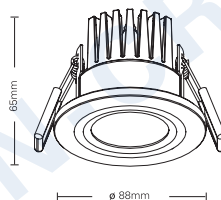

### Product Description

Fired Rated downlight conform BS476-21, match the fire rating of the ceiling, maintaining its minimum period of fire resistance. They are tested for up to 60 minutes of fire resistance, which is enough for most ceilings in most buildings.

Applications: For star-rated hotels, restaurants, bars, boutiques, clubs, entertainment places, exhibition centers, museums, offices, opera houses, stores, homes, villas, etc.

<b>Product Name</b>	FR1190	FR1296
<b>Dimension</b>	ø 88mm*65mm	ø 88mm*72mm
<b>Lamp Source</b>	CREE COB (Bridgelux / CITIZEN Optional)	CREE COB (Bridgelux / CITIZEN Optional)
<b>Wattage</b>	10W	10W
<b>Luminous Flux</b>	730 Lumen	750 Lumen
<b>Luminaire Efficacy</b>	73 Lumen / Watt	75 Lumen / Watt
<b>Color Temperature</b>	2700K, 3000K, 4000K, 5000K	2700K, 3000K, 4000K, 5000K
<b>CRI</b>	>80 (over 90 optional)	>80 (over 90 optional)
<b>Dimming Method</b>	Triac, 0-10V, Dali	Triac, 0-10V, Dali
<b>Beam Angle</b>	17° / 40° / 60°	24° / 36°
<b>Tilt Angle</b>	N/A	N/A
<b>Rotation Angle</b>	N/A	N/A
<b>Cut Hole Size</b>	ø 70mm	ø 68mm
<b>Available Color</b>	White, Black	White, Black
<b>Certification</b>	CE	CE
<b>IP Rating</b>	IP65	IP65