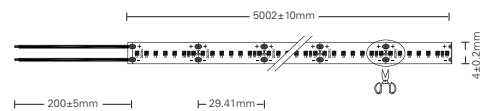

# LINEAR FLEXIBLE LED STRIP

## Product Description

Super Linear Flexible LED Strips (3.6mm Pitch)  
with <3.6mm pitch, Cutting section 25mm, hot spot free between LEDs.  
LED in CRI >90. 280 LEDs/m

Super Linear Flexible LED Strips (4.2mm Pitch)  
With 4.2mm pitch, cutting section <30mm, 4mm width PCB  
238 LEDs/m

线性柔性LED灯条。

Product Name/产品名称	Super Linear Flexible LED Strips (3.6mm Pitch)	Super Linear Flexible LED Strips (4.2mm Pitch)
Dimension/尺寸	PCB Width = 10mm	PCB Width = 4mm
Lamp Source/光源	Epistar (or equivalent) die 2016 LED	Epistar (or equivalent) die 2016 LED
Wattage/瓦数	19W / Meter	10W / Meter
Luminous Flux/光通量	2200 Lumen / Meter	1100 Lumen / Meter
Luminaire Efficacy/光效	115 Lumen / Watt	110 Lumen / Watt
Color Temperature/色温	2300K, 2700K, 3000K, 4000K, 6000K	2300K, 2700K, 3000K, 4000K, 6000K
CRI/显色指数	>90	>90
Dimming Method/调光方式	*	*
Beam Angle/光束角	120°	120°
IP Rating/防护等级	IP20	IP20
Certification/证书	CE	CE