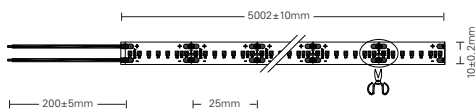

# LINEAR FLEXIBLE LED STRIP

## Product Description

Super Linear Flexible LED Strips (3.6mm Pitch)  
with <3.6mm pitch, Cutting section 25mm, hot spot free between LEDs.  
LED in CRI >90. 280 LEDs/m

Super Linear Flexible LED Strips (4.2mm Pitch)  
With 4.2mm pitch, cutting section <30mm, 4mm width PCB  
238 LEDs/m

线性柔性LED灯条。

Product Name/产品名称	Super Linear Flexible LED Strips (3.6mm Pitch)	Super Linear Flexible LED Strips (4.2mm Pitch)
Dimension/尺寸	PCB Width = 10mm	PCB Width = 4mm
Lamp Source/光源	Epistar (or equivalent) die 2016 LED	Epistar (or equivalent) die 2016 LED
Wattage/瓦数	19W / Meter	10W / Meter
Luminous Flux/光通量	2200 Lumen / Meter	1100 Lumen / Meter
Luminaire Efficacy/光效	115 Lumen / Watt	110 Lumen / Watt
Color Temperature/色温	2300K, 2700K, 3000K, 4000K, 6000K	2300K, 2700K, 3000K, 4000K, 6000K
CRI/显色指数	>90	>90
Dimming Method/调光方式	*	*
Beam Angle/光束角	120°	120°
IP Rating/防护等级	IP20	IP20
Certification/证书	CE	CE