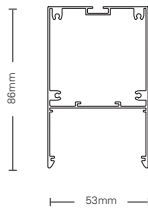

Beam Angle (Full): 100°

0.5	1.33	4888
1.0	2.66	1922
1.5	4.00	543
2.0	5.33	306
2.5	6.66	198
3.0	7.99	136

Distance (m) Core Diameter (m) Illuminance (lx)

Product Description

High Lumen pendant luminaire with integrated LED linear light. Installation can be by hanged wires, optional accessories include wires and connecting plastic parts.

SK5386

Product Name/产品名称	SK5386				
Dimension(WxH)/尺寸	53mm x 86mm				
Dimension(L)/尺寸	0.6m	0.9m	1.2m	1.5m	1.8m
Lamp Source/光源	LED				
Wattage/瓦数	20W	30W	40W	50W	60W
Luminous Flux/光通量	1600 Lumen	2400 Lumen	3200 Lumen	4000 Lumen	4800 Lumen
Luminaire Efficacy/光效	80 Lumen / Watt				
Color Temperature/色温	3000K/4000K/6000K				
CRI/显色指数	>82				
Dimming Method/调光方式	Triac, 0-10V, Dali				
Beam Angle/光束角	80°				
Tilt Angle/可调角度	White Powder Spray as Default				
Shell Material/外壳材质	Aluminum+Polycarbonate			Aluminum+Acrylic	
IP Rating/防护等级	IP20				