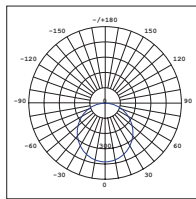

Beam Angle (Full): 100°

0.5	1.33	4888
1.0	2.66	1922
1.5	4.00	543
2.0	5.33	306
2.5	6.66	198
3.0	7.99	136

Distance (m) Core Diameter (m) Illuminance (lx)

Product Description

High Lumen pendant luminaire with integrated LED linear light. Installation can be by hanged wires, optional accessories include wires and connecting plastic parts.

SK5386

Product Name/产品名称	SK5386				
Dimension(WxH)/尺寸	53mm x 86mm				
Dimension(L)/尺寸	0.6m	0.9m	1.2m	1.5m	1.8m
Lamp Source/光源	LED				
Wattage/瓦数	20W	30W	40W	50W	60W
Luminous Flux/光通量	1600 Lumen	2400 Lumen	3200 Lumen	4000 Lumen	4800 Lumen
Luminaire Efficacy/光效	80 Lumen / Watt				
Color Temperature/色温	3000K/4000K/6000K				
CRI/显色指数	>82				
Dimming Method/调光方式	Triac, 0-10V, Dali				
Beam Angle/光束角	80°				
Tilt Angle/可调角度	White Powder Spray as Default				
Shell Material/外壳材质	Aluminum+Polycarbonate			Aluminum+Acrylic	
IP Rating/防护等级	IP20				