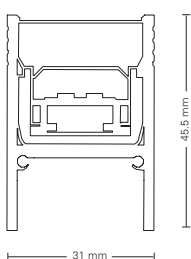

线条灯, 采用MIRON LED 封装的高级铝型材线灯。

<b>Product Name/产品名称</b>	ODLB2727	MFLB1010
<b>Dimension(WxH)/尺寸</b>	27.2mm*26.8mm (*)	10mm*10mm (*)
<b>Lamp Source/光源</b>	LED SMD	LED SMD
<b>Wattage/瓦数</b>	15W/M	12W/M
<b>Luminous Flux/光通量</b>	1100lm/M	900lm/M
<b>Luminaire Efficacy/光效</b>	73lm/w	75lm/w
<b>Color Temperature/色温</b>	2700K/3000K/4000K/6500K	2700K/3000K/4000K/6500K
<b>CRI/显色指数</b>	80 (over 90 optional)	80 (over 90 optional)
<b>Dimming Method/调光方式</b>	*	*
<b>Beam Angle/光束角</b>	120°	90°
<b>Available Color/外壳颜色</b>	White	White
<b>Shell material/外壳材质</b>	Aluminum	Aluminum
<b>IP Rating/防护等级</b>	IP20	IP20