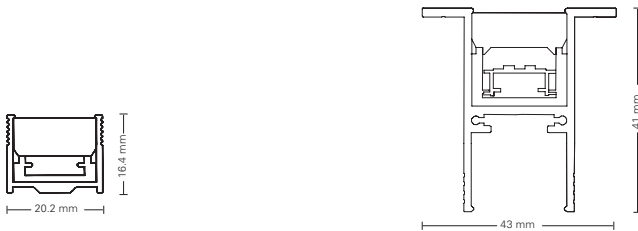

## Product Description

High grade Aluminium Linear / Line Channel carried with MIRON LED Flexitape.

Applications: For star-rated hotels, restaurants, bars, boutiques, clubs, entertainment places, exhibition centers, museums, offices, opera houses, stores, homes, villas, etc.

线条灯, 采用MIRON LED 封装的高级铝型材线灯。

<b>Product Name/产品名称</b>	ODLB2016	ODLB2218
<b>Dimension(WxH)/尺寸</b>	20.2mm*16.4mm/ 外壳 39mm*42mm (*)	22mm*18mm/ 外壳 28mm*42mm (*)
<b>Lamp Source/光源</b>	LED SMD	LED SMD
<b>Wattage/瓦数</b>	15W/M	15W/M
<b>Luminous Flux/光通量</b>	1300lm/M	1200lm/M
<b>Luminaire Efficacy/光效</b>	86lm/w	80lm/w
<b>Color Temperature/色温</b>	2700K/3000K/4000K/6500K	2700K/3000K/4000K/6500K
<b>CRI/显色指数</b>	80 (over 90 optional)	80 (over 90 optional)
<b>Dimming Method/调光方式</b>	*	*
<b>Beam Angle/光束角</b>	120°	120°
<b>Available Color/外壳颜色</b>	White	White
<b>Shell material/外壳材质</b>	Aluminum	Aluminum
<b>IP Rating/防护等级</b>	IP20(IP65 optional)	IP20(IP65 optional)