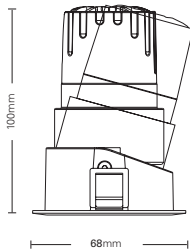

| KZ1810 / KZ1811

Product Name/产品名称	KZ1810	KZ1811
Dimension/尺寸 (with Trim/有边框)	68mm*100mm	82mm*82mm*112mm
Dimension/尺寸 (Trimless/无边框)	-	100mm*100mm*112mm
Lamp Source/光源	CITIZEN COB	CITIZEN COB
Wattage/瓦数	5W/7W	7W /10W/12W
Luminous Flux/光通量	290lm/394lm(2700K)	394lm/349lm/607lm(2700K)
Luminaire Efficacy/光效	58 lm / W, 56 lm / W	56 lm / W, 34 lm / W, 50 lm / W
Color Temperature/色温	2700K/3000K/4000K	2700K/3000K/4000K
CRI/显色指数	90	90
Dimming Method/调光方式*	0-10V Dali, Triac	0-10V Dali, Triac
Beam Angle/光束角	Adjustable beam angle 17°-36° (可调焦)	Adjustable beam angle 17°-36° (可调焦)
Fix Beam Angle (Opt) /固定光束角	10°/ 17°/ 25°/ 36° / 60°	10°/ 17°/ 25°/ 36° / 60°
Tilt Angle/可调角度	20°	25°
Rotation Angle/转动角度	/	355°
Cut Hole Size/开孔尺寸	60mm*60mm	75mm*75mm
Reflector Colour/反光杯颜色	Black, Gold, Sliver	Black, Gold, Sliver
Available Color/外壳颜色	White, Black	White, Black
Shell material/外壳材质	Aluminum	Aluminum
IP Rating/防护等级	Δ IP20/ # IP44	Δ IP20/ # IP44