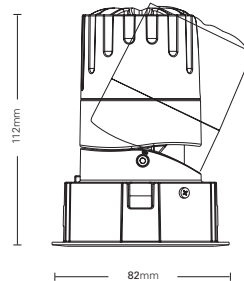

| KZ1810 / KZ1811

Product Name/产品名称	KZ1810	KZ1811
Dimension/尺寸 (with Trim/有边框)	68mm*100mm	82mm*82mm*112mm
Dimension/尺寸 (Trimless/无边框)	-	100mm*100mm*112mm
Lamp Source/光源	CITIZEN COB	CITIZEN COB
Wattage/瓦数	5W/7W	7W /10W/12W
Luminous Flux/光通量	290lm/394lm(2700K)	394lm/349lm/607lm(2700K)
Luminaire Efficacy/光效	58 lm / W, 56 lm / W	56 lm / W, 34 lm / W, 50 lm / W
Color Temperature/色温	2700K/3000K/4000K	2700K/3000K/4000K
CRI/显色指数	90	90
Dimming Method/调光方式*	0-10V Dali, Triac	0-10V Dali, Triac
Beam Angle/光束角	Adjustable beam angle 17°-36° (可调焦)	Adjustable beam angle 17°-36° (可调焦)
Fix Beam Angle (Opt) /固定光束角	10°/ 17°/ 25°/ 36° / 60°	10°/ 17°/ 25°/ 36° / 60°
Tilt Angle/可调角度	20°	25°
Rotation Angle/转动角度	/	355°
Cut Hole Size/开孔尺寸	60mm*60mm	75mm*75mm
Reflector Colour/反光杯颜色	Black, Gold, Sliver	Black, Gold, Sliver
Available Color/外壳颜色	White, Black	White, Black
Shell material/外壳材质	Aluminum	Aluminum
IP Rating/防护等级	Δ IP20/ # IP44	Δ IP20/ # IP44