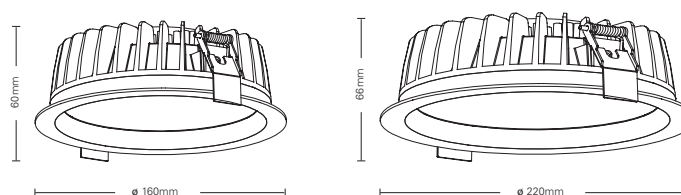

### Product Description

Recessed Downlight luminaire ,Die-cast Aluminum Alloy Housing with advance powder spray technology , anti-oxidation and anti-corrosion . Designed and equipped with uniform light distribution acrylic diffuser.

<b>Product Name/产品名称</b>	FR3006W	FR3007W
<b>Dimension/尺寸</b>	∅ 160mm*60mm	∅ 220mm*66mm
<b>Lamp Source/光源</b>	CREE COB (Bridgelux / CITIZEN Optional)	CREE COB (Bridgelux / CITIZEN Optional)
<b>Wattage/瓦数</b>	15W / 25W	35W / 43W
<b>Luminous Flux/光通量</b>	1210 / 1860 Lumen	3380 / 3410 Lumen
<b>Luminaire Efficacy/光效</b>	80 / 74 Lumen / Watt	96 / 79 Lumen / Watt
<b>Color Temperature/色温</b>	3000K , 4000K , 5000K , 6500K	2700K, 3000K, 4000K, 5000K
<b>CRI/显色指数</b>	>80 (over 90 optional)	>80 (over 90 optional)
<b>Dimming Method/调光方式</b>	Triac, 0-10V, Dali	Triac, 0-10V, Dali
<b>Beam Angle/光束角</b>	100°	105° / 95°
<b>Cut Hole Size/开孔尺寸</b>	∅ 150mm	∅ 200mm
<b>Reflector Colour/反光杯颜色</b>	Silver	Silver
<b>Available Color/外壳颜色</b>	White, Black	White, Black
<b>Shell material/外壳材质</b>	Aluminum	Aluminum
<b>IP Rating/防护等级</b>	IP20	IP20
<b>Certification/证书</b>	CE, EN60598-1, EN60598-2-1	CE