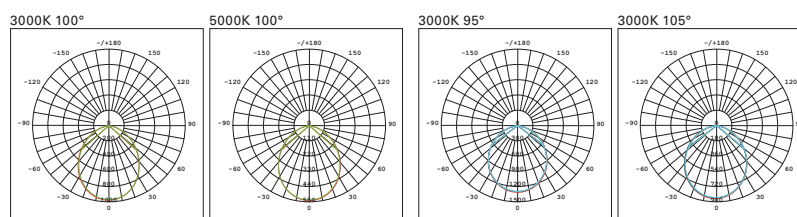

<b>Product Name/产品名称</b>	FR3006W	FR3007W
<b>Dimension/尺寸</b>	∅ 160mm*60mm	∅ 220mm*66mm
<b>Lamp Source/光源</b>	CREE COB (Bridgelux / CITIZEN Optional)	CREE COB (Bridgelux / CITIZEN Optional)
<b>Wattage/瓦数</b>	15W / 25W	35W / 43W
<b>Luminous Flux/光通量</b>	1210 / 1860 Lumen	3380 / 3410 Lumen
<b>Luminaire Efficacy/光效</b>	80 / 74 Lumen / Watt	96 / 79 Lumen / Watt
<b>Color Temperature/色温</b>	3000K , 4000K , 5000K , 6500K	2700K, 3000K, 4000K, 5000K
<b>CRI/显色指数</b>	>80 (over 90 optional)	>80 (over 90 optional)
<b>Dimming Method/调光方式</b>	Triac, 0-10V, Dali	Triac, 0-10V, Dali
<b>Beam Angle/光束角</b>	100°	105° / 95°
<b>Cut Hole Size/开孔尺寸</b>	∅ 150mm	∅ 200mm
<b>Reflector Colour/反光杯颜色</b>	Silver	Silver
<b>Available Color/外壳颜色</b>	White, Black	White, Black
<b>Shell material/外壳材质</b>	Aluminum	Aluminum
<b>IP Rating/防护等级</b>	IP20	IP20
<b>Certification/证书</b>	CE, EN60598-1, EN60598-2-1	CE