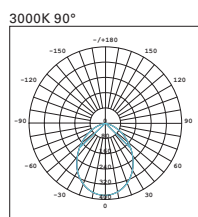

Beam Angle (Full): 90.6°

0.5	1.01	1514
1.0	2.02	329
1.5	3.03	168
2.0	4.04	95
2.5	5.05	61
3.0	6.06	42

Distance (m) Core Diameter (m) Illuminance (lx)

Product Description

Recessed Downlight luminaire ,Die-cast Aluminum Alloy Housing with advance powder spray technology , anti-oxidation and anti-corrosion . Designed and equipped with uniform light distribution acrylic diffuser.

Product Name/产品名称	FR3004W			
Dimension/尺寸	ø 115mm*60mm			
Lamp Source/光源	CREE COB (Bridgelux / CITIZEN Optional)			
Wattage/瓦数	12W			
Luminous Flux/光通量	780 Lumen			
Luminaire Efficacy/光效	65 Lumen / Watt			
Color Temperature/色温	2700K	3000K	4000K	6500K
CRI/显色指数	>80 (over 90 optional)			
Dimming Method/调光方式	Triac, 0-10V, Dali			
Beam Angle/光束角	90 °			
Cut Hole Size/开孔尺寸	ø 100mm			
Available Color/外壳颜色	White, Black			
Shell material/外壳材质	Aluminum			
IP Rating/防护等级	IP20			
Certification/证书	CE			