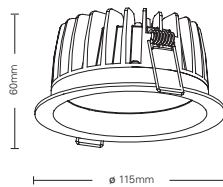

Beam Angle (Full): 90.6°

0.5	1.01	1514
1.0	2.02	329
1.5	3.03	168
2.0	4.04	95
2.5	5.05	61
3.0	6.06	42

Distance (m) Core Diameter (m) Illuminance (lx)

Product Description

Recessed Downlight luminaire ,Die-cast Aluminum Alloy Housing with advance powder spray technology , anti-oxidation and anti-corrosion . Designed and equipped with uniform light distribution acrylic diffuser.

Product Name/产品名称	FR3004W			
Dimension/尺寸	ø 115mm*60mm			
Lamp Source/光源	CREE COB (Bridgelux / CITIZEN Optional)			
Wattage/瓦数	12W			
Luminous Flux/光通量	780 Lumen			
Luminaire Efficacy/光效	65 Lumen / Watt			
Color Temperature/色温	2700K	3000K	4000K	6500K
CRI/显色指数	>80 (over 90 optional)			
Dimming Method/调光方式	Triac, 0-10V, Dali			
Beam Angle/光束角	90 °			
Cut Hole Size/开孔尺寸	ø 100mm			
Available Color/外壳颜色	White, Black			
Shell material/外壳材质	Aluminum			
IP Rating/防护等级	IP20			
Certification/证书	CE			