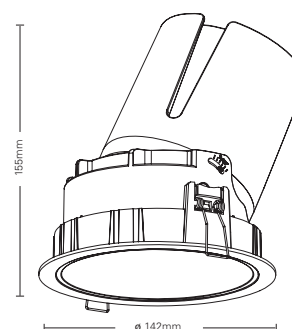

Product Description

Recessed COB round Tilted Downlight luminaire , Die-cast Aluminum Alloy Housing with advance powder spray technology , anti-oxidation and anti-corrosion . Designed and equipped with anti-glare reflector.

Product Name/产品名称	FR1304
Dimension/尺寸	∅ 142*155mm
Lamp Source/光源	CREE COB (Bridgelux / CITIZEN Optional)
Wattage/瓦数	30W
Luminous Flux/光通量	2160 Lumen
Luminaire Efficacy/光效	72 Lumen / Watt
Color Temperature/色温	2700K, 3000K, 4000K, 5000K
CRI/显色指数	>80 (over 90 optional)
Dimming Method/调光方式	Triac, 0-10V, Dali
Beam Angle/光束角	25° / 28° / 40°
Tilt Angle/可调角度	Max 25°
Cut Hole Size/开孔尺寸	∅ 131mm
Reflector Colour/反光杯颜色	Silver
Available Color/外壳颜色	White, Black
Shell material/外壳材质	Aluminum
IP Rating/防护等级	IP20
Certification/证书	CE