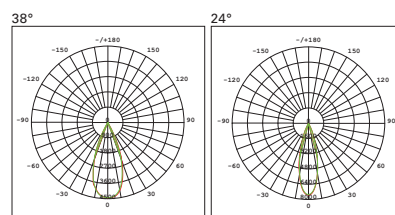

Product Name/产品名称	FR1304
Dimension/尺寸	∅ 142*155mm
Lamp Source/光源	CREE COB (Bridgelux / CITIZEN Optional)
Wattage/瓦数	30W
Luminous Flux/光通量	2160 Lumen
Luminaire Efficacy/光效	72 Lumen / Watt
Color Temperature/色温	2700K, 3000K, 4000K, 5000K
CRI/显色指数	>80 (over 90 optional)
Dimming Method/调光方式	Triac, 0-10V, Dali
Beam Angle/光束角	25° / 28° / 40°
Tilt Angle/可调角度	Max 25°
Cut Hole Size/开孔尺寸	∅ 131mm
Reflector Colour/反光杯颜色	Silver
Available Color/外壳颜色	White, Black
Shell material/外壳材质	Aluminum
IP Rating/防护等级	IP20
Certification/证书	CE