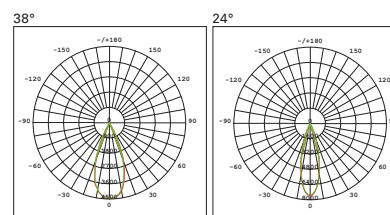

Product Name/产品名称	FR1303
Dimension/尺寸	∅ 129*155mm
Lamp Source/光源	CREE COB (Bridgelux / CITIZEN Optional)
Wattage/瓦数	30W
Luminous Flux/光通量	2160 Lumen
Luminaire Efficacy/光效	72 Lumen / Watt
Color Temperature/色温	2700K, 3000K, 4000K, 5000K
CRI/显色指数	>80 (over 90 optional)
Dimming Method/调光方式	Triac, 0-10V, Dali
Beam Angle/光束角	25° / 28° / 40°
Tilt Angle/可调角度	Max 25°
Cut Hole Size/开孔尺寸	∅ 131mm
Reflector Colour/反光杯颜色	Silver
Available Color/外壳颜色	White, Black
Shell material/外壳材质	Aluminum
IP Rating/防护等级	IP20
Certification/证书	CE