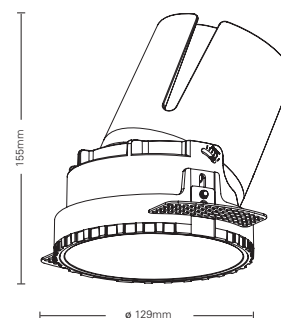

Product Description

Trimless Recessed COB round Tilted Downlight luminaire , Die-cast Aluminum Alloy Housing with advance powder spray technology , anti-oxidation and anti-corrosion . Designed and equipped with anti-glare reflector.

Product Name/产品名称	FR1303
Dimension/尺寸	∅ 129*155mm
Lamp Source/光源	CREE COB (Bridgelux / CITIZEN Optional)
Wattage/瓦数	30W
Luminous Flux/光通量	2160 Lumen
Luminaire Efficacy/光效	72 Lumen / Watt
Color Temperature/色温	2700K, 3000K, 4000K, 5000K
CRI/显色指数	>80 (over 90 optional)
Dimming Method/调光方式	Triac, 0-10V, Dali
Beam Angle/光束角	25° / 28° / 40°
Tilt Angle/可调角度	Max 25°
Cut Hole Size/开孔尺寸	∅ 131mm
Reflector Colour/反光杯颜色	Silver
Available Color/外壳颜色	White, Black
Shell material/外壳材质	Aluminum
IP Rating/防护等级	IP20
Certification/证书	CE