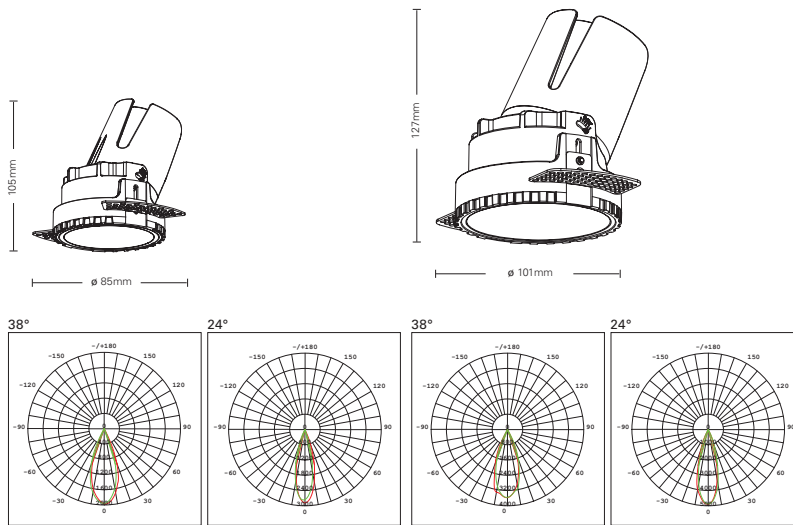

Product Description

Trimless Recessed COB round Tilted Downlight luminaire , Die-cast Aluminum Alloy Housing with advance powder spray technology , anti-oxidation and anti-corrosion . Designed and equipped with anti-glare reflector.

Product Name/产品名称	FR1299	FR1301
Dimension/尺寸	ø 85*105mm	ø 101*127mm
Lamp Source/光源	CREE COB (Bridgelux / CITIZEN Optional)	CREE COB (Bridgelux / CITIZEN Optional)
Wattage/瓦数	10W	15W
Luminous Flux/光通量	600 Lumen	880 Lumen
Luminaire Efficacy/光效	60 Lumen / Watt	58 Lumen / Watt
Color Temperature/色温	2700K, 3000K, 4000K, 5000K	2700K, 3000K, 4000K, 5000K
CRI/显色指数	>80 (over 90 optional)	>80 (over 90 optional)
Dimming Method/调光方式	Triac, 0-10V, Dali	Triac, 0-10V, Dali
Beam Angle/光束角	40°	30°/33°/39°
Tilt Angle/可调角度	Max 25°	Max 25°
Cut Hole Size/开孔尺寸	ø 86mm	ø 104mm
Reflector Colour/反光杯颜色	Silver	Silver
Available Color/外壳颜色	White, Black	White, Black
Shell material/外壳材质	Aluminum	Aluminum
IP Rating/防护等级	IP20	IP20
Certification/证书	CE	CE