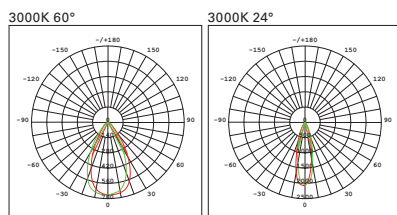

Beam Angle (Full): 24°

Distance (m)	Cut Diameter (m)	Illuminance (lx)
0.5	0.51	8152
1.0	0.51	2038
1.5	0.76	906
2.0	1.02	508
2.5	1.27	326
3.0	1.53	226

Product Description

Fired Rated downlight conform BS476-21, match the fire rating of the ceiling, maintaining its minimum period of fire resistance. They are tested for up to 60 minutes of fire resistance, which is enough for most ceilings in most buildings.

FR1282

Product Name/产品名称	FR1282
Dimension/尺寸	ø 88mm*91mm
Lamp Source/光源	CREE COB (Bridgelux / CITIZEN Optional)
Wattage/瓦数	10W
Luminous Flux/光通量	780 Lumen
Luminaire Efficacy/光效	78 Lumen / Watt
Color Temperature/色温	2700K, 3000K, 4000K, 5000K
CRI/显色指数	>80 (over 90 optional)
Dimming Method/调光方式	Triac, 0-10V, Dali
Beam Angle/光束角	15° / 24° / 36° / 60°
Cut Hole Size/开孔尺寸	ø 68mm
Available Color/外壳颜色	White, Black
IP Rating/防护等级	IP65
Certification/证书	CE