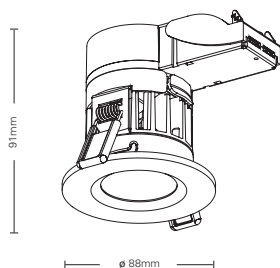

Beam Angle (Full): 24°

Distance (m)	Cut Diameter (m)	Illuminance (lx)
0.5	0.51	8152
1.0	0.51	2038
1.5	0.76	906
2.0	1.02	508
2.5	1.27	326
3.0	1.53	226

Product Description

Fired Rated downlight conform BS476-21, match the fire rating of the ceiling, maintaining its minimum period of fire resistance. They are tested for up to 60 minutes of fire resistance, which is enough for most ceilings in most buildings.

FR1282

Product Name/产品名称	FR1282
Dimension/尺寸	ø 88mm*91mm
Lamp Source/光源	CREE COB (Bridgelux / CITIZEN Optional)
Wattage/瓦数	10W
Luminous Flux/光通量	780 Lumen
Luminaire Efficacy/光效	78 Lumen / Watt
Color Temperature/色温	2700K, 3000K, 4000K, 5000K
CRI/显色指数	>80 (over 90 optional)
Dimming Method/调光方式	Triac, 0-10V, Dali
Beam Angle/光束角	15° / 24° / 36° / 60°
Cut Hole Size/开孔尺寸	ø 68mm
Available Color/外壳颜色	White, Black
IP Rating/防护等级	IP65
Certification/证书	CE