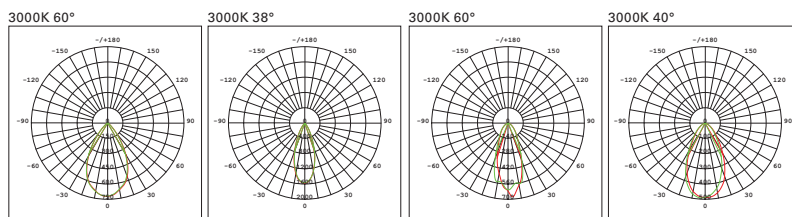

Reflector Cup Beam Angle (Full): 24°			Lens Beam Angle (Full): 24°		
0.5	0.33	8244	0.5	0.32	11494
1.0	0.35	2061	1.0	0.44	2874
1.5	0.58	916	1.5	0.67	1277
2.0	0.78	515	2.0	0.89	718
2.5	0.96	330	2.5	1.11	460
3.0	1.18	229	3.0	1.33	319

Product Name/产品名称	FR1258	FR1189
Dimension/尺寸	ø 90mm*82mm	ø 88mm*60mm
Lamp Source/光源	CREE COB (Bridgelux / CITIZEN Optional)	CREE COB (Bridgelux / CITIZEN Optional)
Wattage/瓦数	10W	10W
Luminous Flux/光通量	760 Lumen	750 Lumen
Luminaire Efficacy/光效	76 Lumen / Watt	75 Lumen / Watt
Color Temperature/色温	2700K, 3000K, 4000K, 5000K	2700K, 3000K, 4000K, 5000K
CRI/显色指数	>80 (over 90 optional)	>80 (over 90 optional)
Dimming Method/调光方式	Triac, 0-10V, Dali	Triac, 0-10V, Dali
Beam Angle/光束角	24° / 38° / 60°	17° / 40° / 60°
Cut Hole Size/开孔尺寸	ø 70mm	ø 70mm
Available Color/外壳颜色	White, Black	White, Black
IP Rating/防护等级	IP65	IP65
Certification/证书	CE	CE