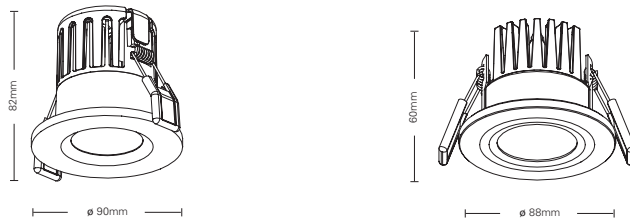

Reflector Cup Beam Angle (Full): 24°			Lens Beam Angle (Full): 24°		
0.5	0.33	8244	0.5	0.32	11494
1.0	0.35	2061	1.0	0.44	2874
1.5	0.58	916	1.5	0.67	1277
2.0	0.78	515	2.0	0.89	718
2.5	0.96	330	2.5	1.11	460
3.0	1.18	229	3.0	1.33	319

Product Description

Fired Rated downlight conform BS476-21, match the fire rating of the ceiling, maintaining its minimum period of fire resistance. They are tested for up to 60 minutes of fire resistance, which is enough for most ceilings in most buildings.

Product Name/产品名称	FR1258	FR1189
Dimension/尺寸	ø 90mm*82mm	ø 88mm*60mm
Lamp Source/光源	CREE COB (Bridgelux / CITIZEN Optional)	CREE COB (Bridgelux / CITIZEN Optional)
Wattage/瓦数	10W	10W
Luminous Flux/光通量	760 Lumen	750 Lumen
Luminaire Efficacy/光效	76 Lumen / Watt	75 Lumen / Watt
Color Temperature/色温	2700K, 3000K, 4000K, 5000K	2700K, 3000K, 4000K, 5000K
CRI/显色指数	>80 (over 90 optional)	>80 (over 90 optional)
Dimming Method/调光方式	Triac, 0-10V, Dali	Triac, 0-10V, Dali
Beam Angle/光束角	24° / 38° / 60°	17° / 40° / 60°
Cut Hole Size/开孔尺寸	ø 70mm	ø 70mm
Available Color/外壳颜色	White, Black	White, Black
IP Rating/防护等级	IP65	IP65
Certification/证书	CE	CE