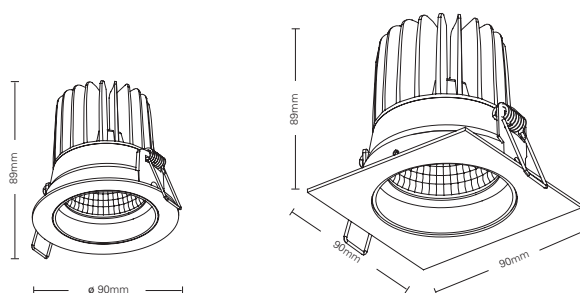

Product Description

Deep Recessed COB round Pin-hole Downlight luminaire , Die-cast Aluminum Alloy Housing with advance powder spray technology , anti-oxidation and anti-corrosion . Designed and equipped with anti-glare housing.

Product Name/产品名称	FR1247	FR1248
Dimension/尺寸	ø 90mm*89mm	90mm*90mm *89mm
Lamp Source/光源	CREE COB (Bridgelux / CITIZEN Optional)	CREE COB (Bridgelux / CITIZEN Optional)
Wattage/瓦数	15W	15W
Luminous Flux/光通量	990 Lumen	990 Lumen
Luminaire Efficacy/光效	66 Lumen / Watt	66 Lumen / Watt
Color Temperature/色温	2700K, 3000K, 4000K, 5000K	2700K, 3000K, 4000K, 5000K
CRI/显色指数	>80 (over 90 optional)	>80 (over 90 optional)
Dimming Method/调光方式	Triac, 0-10V, Dali	Triac, 0-10V, Dali
Beam Angle/光束角	15° / 24° / 38°	15° / 24° / 38°
Cut Hole Size/开孔尺寸	ø 83mm	ø 83mm
Reflector Colour/反光杯颜色	Silver	Silver
Available Color/外壳颜色	White, Black	White, Black
Shell material/外壳材质	Aluminum	Aluminum
IP Rating/防护等级	IP20	IP20
Certification/证书	CE	CE