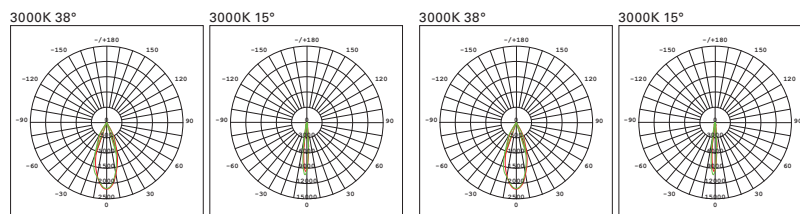

Product Name/产品名称	FR1247	FR1248
Dimension/尺寸	ø 90mm*89mm	90mm*90mm *89mm
Lamp Source/光源	CREE COB (Bridgelux / CITIZEN Optional)	CREE COB (Bridgelux / CITIZEN Optional)
Wattage/瓦数	15W	15W
Luminous Flux/光通量	990 Lumen	990 Lumen
Luminaire Efficacy/光效	66 Lumen / Watt	66 Lumen / Watt
Color Temperature/色温	2700K, 3000K, 4000K, 5000K	2700K, 3000K, 4000K, 5000K
CRI/显色指数	>80 (over 90 optional)	>80 (over 90 optional)
Dimming Method/调光方式	Triac, 0-10V, Dali	Triac, 0-10V, Dali
Beam Angle/光束角	15° / 24° / 38°	15° / 24° / 38°
Cut Hole Size/开孔尺寸	ø 83mm	ø 83mm
Reflector Colour/反光杯颜色	Silver	Silver
Available Color/外壳颜色	White, Black	White, Black
Shell material/外壳材质	Aluminum	Aluminum
IP Rating/防护等级	IP20	IP20
Certification/证书	CE	CE