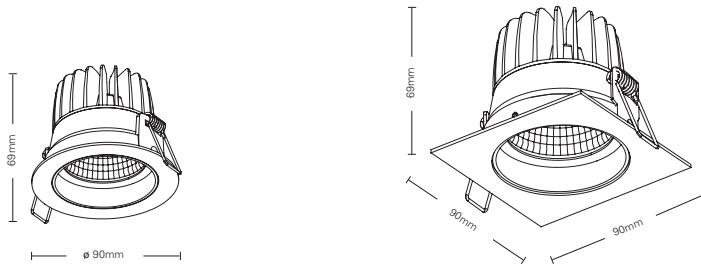

Beam Angle (Full): 24°		
0.5	0.19	10718
1.0	0.38	2679
1.5	0.57	1191
2.0	0.76	670
2.5	0.95	429
3.0	1.14	298

Beam Angle (Full): 38°		
0.5	0.45	3995
1.0	0.67	999
1.5	1.01	444
2.0	1.35	250
2.5	1.68	160
3.0	2.02	111

### Product Description

Deep Recessed COB round Pin-hole Downlight luminaire , Die-cast Aluminum Alloy Housing with advance powder spray technology , anti-oxidation and anti-corrosion . Designed and equipped with anti-glare housing.

Product Name/产品名称	FR1201	FR1202
Dimension/尺寸	ø 90mm*69mm	90mm*90mm *69mm
Lamp Source/光源	CREE COB (Bridgelux / CITIZEN Optional)	CREE COB (Bridgelux / CITIZEN Optional)
Wattage/瓦数	10W	10W
Luminous Flux/光通量	650 Lumen	650 Lumen
Luminaire Efficacy/光效	65 Lumen / Watt	65 Lumen / Watt
Color Temperature/色温	2700K, 3000K, 4000K, 5000K	2700K, 3000K, 4000K, 5000K
CRI/显色指数	>80 (over 90 optional)	>80 (over 90 optional)
Dimming Method/调光方式	Triac, 0-10V, Dali	Triac, 0-10V, Dali
Beam Angle/光束角	15° / 24° / 38°	15° / 24° / 38°
Cut Hole Size/开孔尺寸	ø 83mm	ø 83mm
Reflector Colour/反光杯颜色	Silver	Silver
Available Color/外壳颜色	White, Black	White, Black
Shell material/外壳材质	Aluminum	Aluminum
IP Rating/防护等级	IP20	IP20
Certification/证书	CE	CE