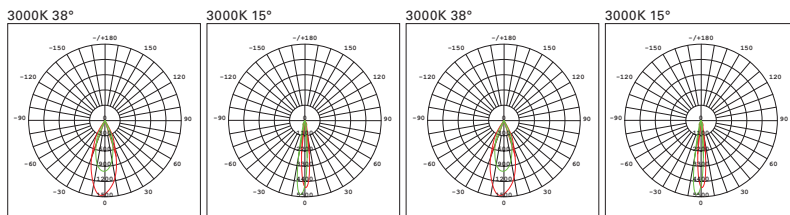

Beam Angle (Full): 24°		
0.5	0.19	10718
1.0	0.38	2679
1.5	0.57	1191
2.0	0.76	670
2.5	0.95	429
3.0	1.14	298

Beam Angle (Full): 38°		
0.5	0.45	3995
1.0	0.67	999
1.5	1.01	444
2.0	1.35	250
2.5	1.68	160
3.0	2.02	111

Product Name/产品名称	FR1201	FR1202
Dimension/尺寸	ø 90mm*69mm	90mm*90mm *69mm
Lamp Source/光源	CREE COB (Bridgelux / CITIZEN Optional)	CREE COB (Bridgelux / CITIZEN Optional)
Wattage/瓦数	10W	10W
Luminous Flux/光通量	650 Lumen	650 Lumen
Luminaire Efficacy/光效	65 Lumen / Watt	65 Lumen / Watt
Color Temperature/色温	2700K, 3000K, 4000K, 5000K	2700K, 3000K, 4000K, 5000K
CRI/显色指数	>80 (over 90 optional)	>80 (over 90 optional)
Dimming Method/调光方式	Triac, 0-10V, Dali	Triac, 0-10V, Dali
Beam Angle/光束角	15° / 24° / 38°	15° / 24° / 38°
Cut Hole Size/开孔尺寸	ø 83mm	ø 83mm
Reflector Colour/反光杯颜色	Silver	Silver
Available Color/外壳颜色	White, Black	White, Black
Shell material/外壳材质	Aluminum	Aluminum
IP Rating/防护等级	IP20	IP20
Certification/证书	CE	CE