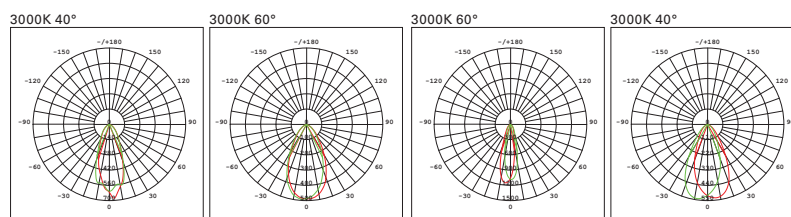

Product Description

Fired Rated downlight conform BS476-21, match the fire rating of the ceiling, maintaining its minimum period of fire resistance. They are tested for up to 60 minutes of fire resistance, which is enough for most ceilings in most buildings.

Product Name/产品名称	FR1190	FR1296
Dimension/尺寸	ø 88mm*65mm	ø 88mm*72mm
Lamp Source/光源	CREE COB (Bridgelux / CITIZEN Optional)	CREE COB (Bridgelux / CITIZEN Optional)
Wattage/瓦数	10W	10W
Luminous Flux/光通量	730 Lumen	750 Lumen
Luminaire Efficacy/光效	73 Lumen / Watt	75 Lumen / Watt
Color Temperature/色温	2700K, 3000K, 4000K, 5000K	2700K, 3000K, 4000K, 5000K
CRI/显色指数	>80 (over 90 optional)	>80 (over 90 optional)
Dimming Method/调光方式	Triac, 0-10V, Dali	Triac, 0-10V, Dali
Beam Angle/光束角	17° / 40° / 60°	24° / 36°
Cut Hole Size/开孔尺寸	ø 70mm	ø 68mm
Available Color/外壳颜色	White, Black	White, Black
IP Rating/防护等级	IP65	IP65
Certification/证书	CE	CE