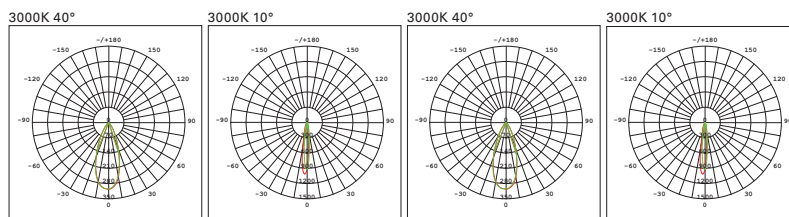

Product Name/产品名称	FR1146	FR1147
Dimension/尺寸	ø 40mm*35mm	ø 50mm*35mm
Lamp Source/光源	CREE COB (Bridgelux / CITIZEN Optional)	CREE COB (Bridgelux / CITIZEN Optional)
Wattage/瓦数	3W	3W
Luminous Flux/光通量	170 Lumen	170 Lumen
Luminaire Efficacy/光效	70 Lumen / Watt	70 Lumen / Watt
Color Temperature/色温	3000K, 3500K, 4000K	3000K, 3500K, 4000K
CRI/显色指数	>80 (90 Optional)	>80 (90 Optional)
Dimming Method/调光方式	Triac, 0-10V, Dali	Triac, 0-10V, Dali
Beam Angle/光束角	10° / 20° / 40°	10° / 20° / 40°
Tilt Angle/可调角度	/	Max 40°
Cut Hole Size/开孔尺寸	ø 35mm	ø 45mm
Available Color/外壳颜色	White, Black	White, Black
IP Rating/防护等级	IP20	IP20
Certification/证书	CE	CE