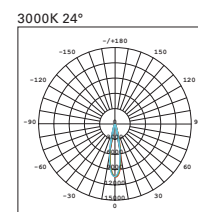

Product Name/产品名称	FR1132	
Dimension/尺寸	ø 150mm*85mm	
Lamp Source/光源	CREE COB (Bridgelux / CITIZEN Optional)	
Wattage/瓦数	25W	33W
Luminous Flux/光通量	2150 Lumen	2530 Lumen
Luminaire Efficacy/光效	86 Lumen / Watt	76 Lumen / Watt
Color Temperature/色温	2700K, 3000K, 4000K, 5000K	
CRI/显色指数	>80 (over 90 optional)	
Dimming Method/调光方式	Triac, 0-10V, Dali	
Beam Angle/光束角	15° / 24° / 38°	
Cut Hole Size/开孔尺寸	ø 135mm	
Reflector Colour/反光杯颜色	Silver	
Available Color/外壳颜色	White, Black	
Shell material/外壳材质	Aluminum	
IP Rating/防护等级	IP20	
Certification/证书	CE	

FR1132