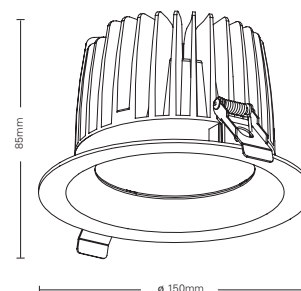

Beam Angle (Full): 24°		
0.5	0.19	41509
1.0	0.38	10377
1.5	0.58	4612
2.0	0.78	2594
2.5	0.97	1660
3.0	1.17	1153

### Product Description

Recessed COB round Downlight luminaire , Die-cast Aluminum Alloy Housing with advance powder spray technology , anti-oxidation and anti-corrosion . Designed and equipped with anti-glare reflector .

<b>Product Name/产品名称</b>	FR1132	
<b>Dimension/尺寸</b>	ø 150mm*85mm	
<b>Lamp Source/光源</b>	CREE COB (Bridgelux / CITIZEN Optional)	
<b>Wattage/瓦数</b>	25W	33W
<b>Luminous Flux/光通量</b>	2150 Lumen	2530 Lumen
<b>Luminaire Efficacy/光效</b>	86 Lumen / Watt	76 Lumen / Watt
<b>Color Temperature/色温</b>	2700K, 3000K, 4000K, 5000K	
<b>CRI/显色指数</b>	>80 (over 90 optional)	
<b>Dimming Method/调光方式</b>	Triac, 0-10V, Dali	
<b>Beam Angle/光束角</b>	15° / 24° / 38°	
<b>Cut Hole Size/开孔尺寸</b>	ø 135mm	
<b>Reflector Colour/反光杯颜色</b>	Silver	
<b>Available Color/外壳颜色</b>	White, Black	
<b>Shell material/外壳材质</b>	Aluminum	
<b>IP Rating/防护等级</b>	IP20	
<b>Certification/证书</b>	CE	