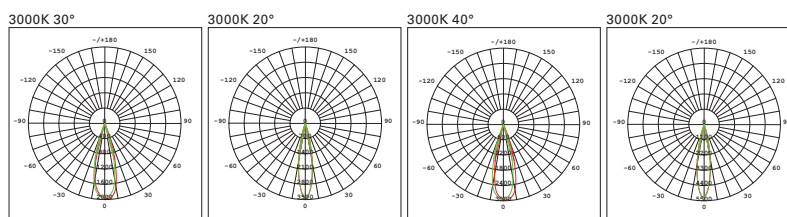

Product Name/产品名称	FR1035	FR1239
Dimension/尺寸	ø 90mm*86mm	ø 90mm*98mm
Lamp Source/光源	CREE COB (Bridgelux / CITIZEN Optional)	CREE COB (Bridgelux / CITIZEN Optional)
Wattage/瓦数	10W	15W
Luminous Flux/光通量	530 Lumen	800 Lumen
Luminaire Efficacy/光效	53 Lumen / Watt	53 Lumen / Watt
Color Temperature/色温	2700K, 3000K, 4000K, 5000K	2700K, 3000K, 4000K, 5000K
CRI/显色指数	>80 (over 90 optional)	>80 (over 90 optional)
Dimming Method/调光方式	Triac, 0-10V, Dali	Triac, 0-10V, Dali
Beam Angle/光束角	15° / 20° / 30° / 40°	15° / 20° / 30° / 40°
Tilt Angle/可调角度	Max 25°	Max 25°
Cut Hole Size/开孔尺寸	ø 83mm	ø 83mm
Reflector Colour/反光杯颜色	Silver	Silver
Available Color/外壳颜色	White, Black	White, Black
Shell material/外壳材质	Aluminum	Aluminum
IP Rating/防护等级	IP20	IP20
Certification/证书	CE	CE