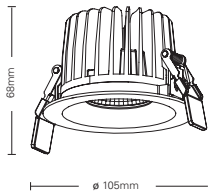

Beam Angle (Full): 24°

Distance (ft)	Core Diameter (ft)	Illuminance (ft)
0.5	0.38	10718
1.0	0.38	2679
1.5	0.57	1181
2.0	0.76	670
2.5	0.95	429
3.0	1.14	298

<b>Product Name/产品名称</b>	FR1013	
<b>Dimension/尺寸</b>	∅ 105mm*68mm	
<b>Lamp Source/光源</b>	CREE COB (Bridgelux / CITIZEN Optional)	
<b>Wattage/瓦数</b>	15W	18W
<b>Luminous Flux/光通量</b>	1310 Lumen	1560 Lumen
<b>Luminaire Efficacy/光效</b>	87 Lumen / Watt	86 Lumen / Watt
<b>Color Temperature/色温</b>	2700K, 3000K, 4000K, 5000K	
<b>CRI/显色指数</b>	>80 (over 90 optional)	
<b>Dimming Method/调光方式</b>	Triac, 0-10V, Dali	
<b>Beam Angle/光束角</b>	15° / 24° / 50°	
<b>Cut Hole Size/开孔尺寸</b>	∅ 98mm	
<b>Reflector Colour/反光杯颜色</b>	Silver	
<b>Available Color/外壳颜色</b>	White, Black	
<b>Shell material/外壳材质</b>	Aluminum	
<b>IP Rating/防护等级</b>	IP20	
<b>Certification/证书</b>	CE	