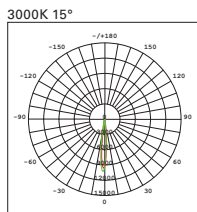

Product Name/产品名称	FR1013	
Dimension/尺寸	∅ 105mm*68mm	
Lamp Source/光源	CREE COB (Bridgelux / CITIZEN Optional)	
Wattage/瓦数	15W	18W
Luminous Flux/光通量	1310 Lumen	1560 Lumen
Luminaire Efficacy/光效	87 Lumen / Watt	86 Lumen / Watt
Color Temperature/色温	2700K, 3000K, 4000K, 5000K	
CRI/显色指数	>80 (over 90 optional)	
Dimming Method/调光方式	Triac, 0-10V, Dali	
Beam Angle/光束角	15° / 24° / 50°	
Cut Hole Size/开孔尺寸	∅ 98mm	
Reflector Colour/反光杯颜色	Silver	
Available Color/外壳颜色	White, Black	
Shell material/外壳材质	Aluminum	
IP Rating/防护等级	IP20	
Certification/证书	CE	

FR1013