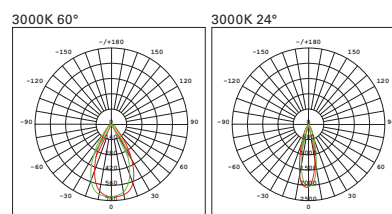

Product Name/产品名称	FR1011	
Dimension/尺寸	ø 90mm*71mm	
Lamp Source/光源	CREE COB (Bridgelux / CITIZEN Optional)	
Wattage/瓦数	10W	12W
Luminous Flux/光通量	790 Lumen	920 Lumen
Luminaire Efficacy/光效	79 Lumen / Watt	76 Lumen / Watt
Color Temperature/色温	2700K, 3000K, 4000K, 5000K	
CRI/显色指数	>80 (over 90 optional)	
Dimming Method/调光方式	Triac, 0-10V, Dali	
Beam Angle/光束角	24° / 38° / 60°	
Cut Hole Size/开孔尺寸	ø 70mm	
Available Color/外壳颜色	White, Black	
IP Rating/防护等级	IP65	
Certification/证书	CE	

FR1011