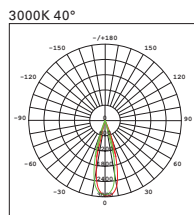

Beam Angle (Full): 20°

Distance (m)	Core Diameter (m)	Illuminance (lx)
0.5	0.39	13628
1.0	0.38	3407
1.5	0.57	1514
2.0	0.78	852
2.5	0.95	545
3.0	1.14	379

Beam Angle (Full): 30°

Distance (m)	Core Diameter (m)	Illuminance (lx)
0.5	0.75	11707
1.0	0.50	2927
1.5	0.75	1301
2.0	1.00	732
2.5	1.25	468
3.0	1.50	325

FR1004 / FR1238

Product Name/产品名称	FR1004	FR1238
Dimension/尺寸	ø 90mm*86mm	ø 90mm*105mm
Lamp Source/光源	CREE COB (Bridgelux / CITIZEN Optional)	CREE COB (Bridgelux / CITIZEN Optional)
Wattage/瓦数	10W	15W
Luminous Flux/光通量	530 Lumen	800 Lumen
Luminaire Efficacy/光效	53 Lumen / Watt	53 Lumen / Watt
Color Temperature/色温	2700K, 3000K, 4000K, 5000K	2700K, 3000K, 4000K, 5000K
CRI/显色指数	>80 (over 90 optional)	>80 (over 90 optional)
Dimming Method/调光方式	Triac, 0-10V, Dali	Triac, 0-10V, Dali
Beam Angle/光束角	15° / 24° / 38°	15° / 20° / 30° / 40°
Cut Hole Size/开孔尺寸	ø 83mm	ø 83mm
Reflector Colour/反光杯颜色	Silver	Silver
Available Color/外壳颜色	White, Black	White, Black
Shell material/外壳材质	Aluminum	Aluminum
IP Rating/防护等级	IP20	IP20
Certification/证书	CE	CE