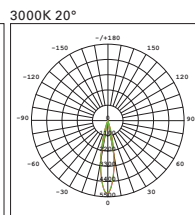

Beam Angle (Full): 20°

Distance (m)	Core Diameter (m)	Illuminance (lx)
0.5	0.39	13628
1.0	0.38	3407
1.5	0.57	1514
2.0	0.78	852
2.5	0.95	545
3.0	1.14	379

Beam Angle (Full): 30°

Distance (m)	Core Diameter (m)	Illuminance (lx)
0.5	0.75	11707
1.0	0.50	2927
1.5	0.75	1301
2.0	1.00	732
2.5	1.25	468
3.0	1.50	325

FR1004 / FR1238

Product Name/产品名称	FR1004	FR1238
Dimension/尺寸	ø 90mm*86mm	ø 90mm*105mm
Lamp Source/光源	CREE COB (Bridgelux / CITIZEN Optional)	CREE COB (Bridgelux / CITIZEN Optional)
Wattage/瓦数	10W	15W
Luminous Flux/光通量	530 Lumen	800 Lumen
Luminaire Efficacy/光效	53 Lumen / Watt	53 Lumen / Watt
Color Temperature/色温	2700K, 3000K, 4000K, 5000K	2700K, 3000K, 4000K, 5000K
CRI/显色指数	>80 (over 90 optional)	>80 (over 90 optional)
Dimming Method/调光方式	Triac, 0-10V, Dali	Triac, 0-10V, Dali
Beam Angle/光束角	15° / 24° / 38°	15° / 20° / 30° / 40°
Cut Hole Size/开孔尺寸	ø 83mm	ø 83mm
Reflector Colour/反光杯颜色	Silver	Silver
Available Color/外壳颜色	White, Black	White, Black
Shell material/外壳材质	Aluminum	Aluminum
IP Rating/防护等级	IP20	IP20
Certification/证书	CE	CE