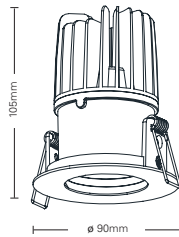

Beam Angle (Full): 20°

Distance (m)	Core Diameter (m)	Illuminance (lx)
0.5	0.39	13628
1.0	0.38	3407
1.5	0.57	1514
2.0	0.78	852
2.5	0.95	545
3.0	1.14	379

Beam Angle (Full): 30°

Distance (m)	Core Diameter (m)	Illuminance (lx)
0.5	0.75	11707
1.0	0.50	2927
1.5	0.75	1301
2.0	1.00	732
2.5	1.25	468
3.0	1.50	325

Product Description

Deep Recessed COB round Pin-hole Downlight luminaire , Die-cast Aluminum Alloy Housing with advance powder spray technology , anti-oxidation and anti-corrosion . Designed and equipped with anti-glare housing.

FR1004 / FR1238

Product Name/产品名称	FR1004	FR1238
Dimension/尺寸	ø 90mm*86mm	ø 90mm*105mm
Lamp Source/光源	CREE COB (Bridgelux / CITIZEN Optional)	CREE COB (Bridgelux / CITIZEN Optional)
Wattage/瓦数	10W	15W
Luminous Flux/光通量	530 Lumen	800 Lumen
Luminaire Efficacy/光效	53 Lumen / Watt	53 Lumen / Watt
Color Temperature/色温	2700K, 3000K, 4000K, 5000K	2700K, 3000K, 4000K, 5000K
CRI/显色指数	>80 (over 90 optional)	>80 (over 90 optional)
Dimming Method/调光方式	Triac, 0-10V, Dali	Triac, 0-10V, Dali
Beam Angle/光束角	15° / 24° / 38°	15° / 20° / 30° / 40°
Cut Hole Size/开孔尺寸	ø 83mm	ø 83mm
Reflector Colour/反光杯颜色	Silver	Silver
Available Color/外壳颜色	White, Black	White, Black
Shell material/外壳材质	Aluminum	Aluminum
IP Rating/防护等级	IP20	IP20
Certification/证书	CE	CE