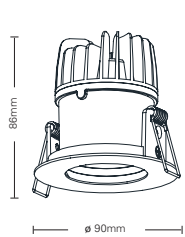

Beam Angle (Full): 20°

Distance (m)	Core Diameter (m)	Illuminance (lx)
0.5	0.39	13628
1.0	0.38	3407
1.5	0.57	1514
2.0	0.78	852
2.5	0.95	545
3.0	1.14	379

Beam Angle (Full): 30°

Distance (m)	Core Diameter (m)	Illuminance (lx)
0.5	0.75	11707
1.0	0.50	2927
1.5	0.75	1301
2.0	1.00	732
2.5	1.25	468
3.0	1.50	325

Product Description

Deep Recessed COB round Pin-hole Downlight luminaire , Die-cast Aluminum Alloy Housing with advance powder spray technology , anti-oxidation and anti-corrosion . Designed and equipped with anti-glare housing.

FR1004 / FR1238

Product Name/产品名称	FR1004	FR1238
Dimension/尺寸	ø 90mm*86mm	ø 90mm*105mm
Lamp Source/光源	CREE COB (Bridgelux / CITIZEN Optional)	CREE COB (Bridgelux / CITIZEN Optional)
Wattage/瓦数	10W	15W
Luminous Flux/光通量	530 Lumen	800 Lumen
Luminaire Efficacy/光效	53 Lumen / Watt	53 Lumen / Watt
Color Temperature/色温	2700K, 3000K, 4000K, 5000K	2700K, 3000K, 4000K, 5000K
CRI/显色指数	>80 (over 90 optional)	>80 (over 90 optional)
Dimming Method/调光方式	Triac, 0-10V, Dali	Triac, 0-10V, Dali
Beam Angle/光束角	15° / 24° / 38°	15° / 20° / 30° / 40°
Cut Hole Size/开孔尺寸	ø 83mm	ø 83mm
Reflector Colour/反光杯颜色	Silver	Silver
Available Color/外壳颜色	White, Black	White, Black
Shell material/外壳材质	Aluminum	Aluminum
IP Rating/防护等级	IP20	IP20
Certification/证书	CE	CE