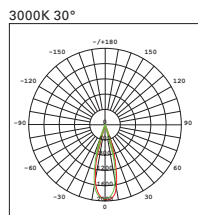

Beam Angle (Full): 20°

Distance (m)	Core Diameter (m)	Illuminance (lx)
0.5	0.39	13628
1.0	0.38	3407
1.5	0.57	1514
2.0	0.78	852
2.5	0.95	545
3.0	1.14	379

Beam Angle (Full): 30°

Distance (m)	Core Diameter (m)	Illuminance (lx)
0.5	0.75	11707
1.0	0.50	2927
1.5	0.75	1301
2.0	1.00	732
2.5	1.25	468
3.0	1.50	325

FR1004 / FR1238

Product Name/产品名称	FR1004	FR1238
Dimension/尺寸	ø 90mm*86mm	ø 90mm*105mm
Lamp Source/光源	CREE COB (Bridgelux / CITIZEN Optional)	CREE COB (Bridgelux / CITIZEN Optional)
Wattage/瓦数	10W	15W
Luminous Flux/光通量	530 Lumen	800 Lumen
Luminaire Efficacy/光效	53 Lumen / Watt	53 Lumen / Watt
Color Temperature/色温	2700K, 3000K, 4000K, 5000K	2700K, 3000K, 4000K, 5000K
CRI/显色指数	>80 (over 90 optional)	>80 (over 90 optional)
Dimming Method/调光方式	Triac, 0-10V, Dali	Triac, 0-10V, Dali
Beam Angle/光束角	15° / 24° / 38°	15° / 20° / 30° / 40°
Cut Hole Size/开孔尺寸	ø 83mm	ø 83mm
Reflector Colour/反光杯颜色	Silver	Silver
Available Color/外壳颜色	White, Black	White, Black
Shell material/外壳材质	Aluminum	Aluminum
IP Rating/防护等级	IP20	IP20
Certification/证书	CE	CE