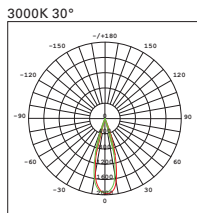

Beam Angle (Full): 38°

Distance (mm)	Beam Diameter (mm)	Illuminance (lx)
0.5	0.32	7466
1.0	0.45	1867
1.5	0.67	830
2.0	0.89	467
2.5	1.12	298
3.0	1.34	207

Product Description

Simple and Classic recessed COB round Downlight luminaire , Die-cast Aluminum Alloy Housing with advance powder spray technology , anti-oxidation and anti-corrosion.

Product Name/产品名称	FR1002	
Dimension/尺寸	ø 70mm*38mm	
Lamp Source/光源	CREE COB (Bridgelux / CITIZEN Optional)	
Wattage/瓦数	5W	7W
Luminous Flux/光通量	400 Lumen	510 Lumen
Luminaire Efficacy/光效	80 Lumen / Watt	72 Lumen / Watt
Color Temperature/色温	2700K, 3000K, 4000K, 5000K	
CRI/显色指数	>80 (over 90 optional)	
Dimming Method/调光方式	Triac, 0-10V, Dali	
Beam Angle/光束角	20° / 30° / 50°	
Cut Hole Size/开孔尺寸	ø 60mm	
Reflector Colour/反光杯颜色	Silver	
Available Color/外壳颜色	White, Black	
Shell material/外壳材质	Aluminum	
IP Rating/防护等级	IP20	
Certification/证书	CE	