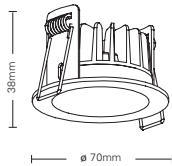

Beam Angle (Full): 38°

Distance (mm)	Beam Diameter (mm)	Illuminance (lx)
0.5	0.32	7466
1.0	0.45	1867
1.5	0.67	830
2.0	0.89	467
2.5	1.12	298
3.0	1.34	207

Product Description

Simple and Classic recessed COB round Downlight luminaire , Die-cast Aluminum Alloy Housing with advance powder spray technology , anti-oxidation and anti-corrosion.

Product Name/产品名称	FR1002	
Dimension/尺寸	ø 70mm*38mm	
Lamp Source/光源	CREE COB (Bridgelux / CITIZEN Optional)	
Wattage/瓦数	5W	7W
Luminous Flux/光通量	400 Lumen	510 Lumen
Luminaire Efficacy/光效	80 Lumen / Watt	72 Lumen / Watt
Color Temperature/色温	2700K, 3000K, 4000K, 5000K	
CRI/显色指数	>80 (over 90 optional)	
Dimming Method/调光方式	Triac, 0-10V, Dali	
Beam Angle/光束角	20° / 30° / 50°	
Cut Hole Size/开孔尺寸	ø 60mm	
Reflector Colour/反光杯颜色	Silver	
Available Color/外壳颜色	White, Black	
Shell material/外壳材质	Aluminum	
IP Rating/防护等级	IP20	
Certification/证书	CE	