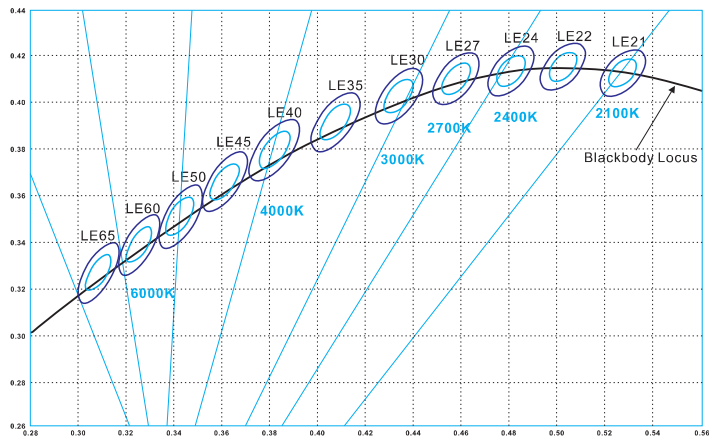

Product Photometrics - All Red, Green and Blue color at 100% on (Data base on IP20)

CCT (K)	Lumen (lm/m)	Power (w/m)	Efficacy (lm/w)	CRI	R9
42300K	620	14.4	43.05	50	-

Bining