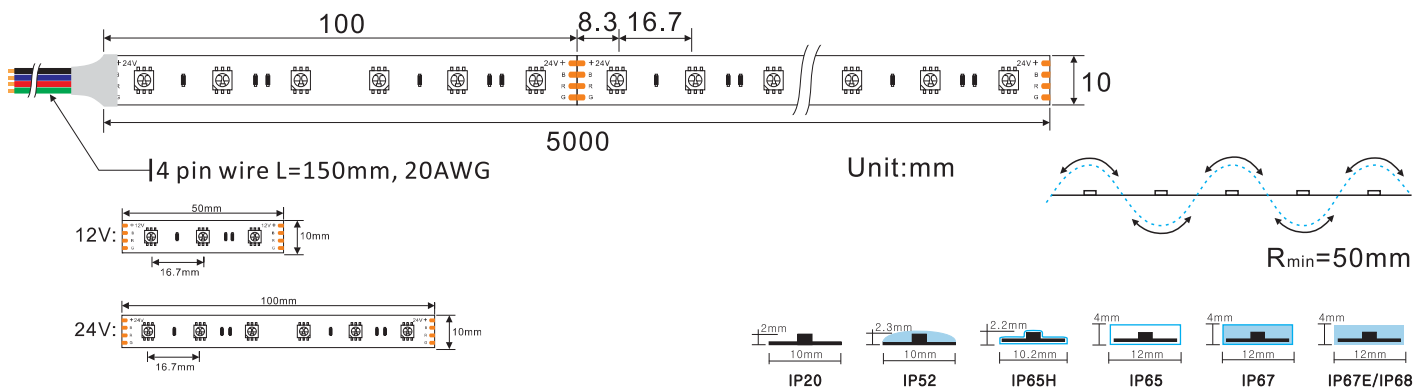

MIRON

LED STRIP SPECIFICATION

5050SMD 60LEDs RGB LED STRIP

5050SMD 60LEDs RGB LED STRIP

MIRON

Part Number: LY60-S5050RGB-W24-IP20 → IP20/IP52/IP65H/IP65/IP67/IP67E/IP68
 ↳ W12/W24

Description

12V or 24V for option, flexible LED strip (6LED/step =50mm(12V)/6LED/step =100mm(24V)) with 3M adhesive tape on the back for easy installed.

14.4W/m. 120° beam angle, high light quality at a lifetime of 54,000 hours (L70).

Double-layer FPC(2Oz) for good heat dissipation.

Dimensions & Waterproof

Product Specification

Dimension	5000x10x2mm
Chip Type	5050SMD
Chip Density	60LEDs/m
Step LEDs	3LEDs(12V)/6LEDs(24V)
Step Length	50mm(12V)/100mm(24V)

Voltage(V)	DC12V/DC24V
Current(A/m)	1.2A(12V)/0.6A(24V)
Power(W/m)	14.4W(3 colors 100% on)
Beam Angle	120°
Operation Temperature	-20°C~50°C

Product Photometrics - Red, Green and Blue Diodes (Data base on IP20)

CCT (K)	Lumen (lm/m)	Power (w/m)	Efficacy (lm/w)	CRI	R9
42300K	620	14.4	43.05	50	-

Bining

Graphic Description:

For all your order

Today and tomorrow

- IP20:** bare, max. light output and the best color consistency, indoor use.
- IP52:** Silicone coating, ~5% less output and 3rd best color consistency, indoor use, for damp environments.
- IP65:** Silicon tube / Heat shrink tube / Extrusion tube / U milky tube + clear cover, ~3% less output and 2nd best color consistency, Indoor use or semi-outdoor use, for raining environments.
- IP67:** Silicone tube + silicon filling, ~7% less output and 4th best color consistency, outdoor use, max length is 10 meters.
- IP67E:** Solid silicone extrusion, ~7% less output and 4th best color consistency, outdoor use, max length up to 50 meters.
- IP68:** PU(Polyurethane), ~7% less output and 4th best color consistency, under the water, within 2 meters deep.